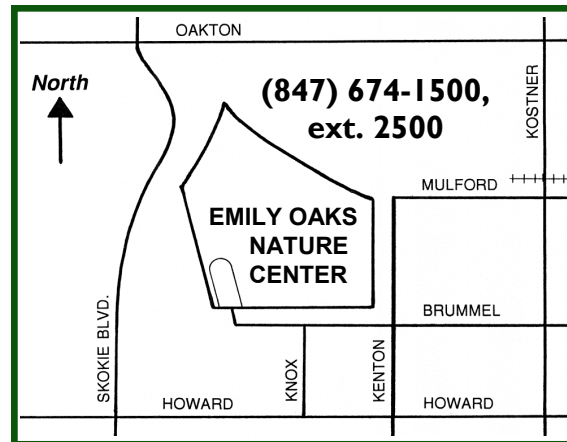

plan your visit

Reservations are required for all groups. Please make reservations as early as possible, but no later than one week in advance of the desired activity date. Campout dates are limited; registration opens at noon at the beginning of each season (August 15 and March 15).

To schedule an activity, call
Emily Oaks Nature Center at
(847) 674-1500, ext. 2500.

See individual activity listings for fees. Minimum fees are calculated by multiplying the minimum number of participants by the per-child fee. Residency is based on the location where the group regularly meets.

Please note that when activities take place outdoors, alternative indoor activities may not be available in the event of rain or inclement weather. We will do our best to reschedule your visit should you need to cancel.

For more information, e-mail School-age Program Coordinator Cassie Schaeffer at CSchaeffer@SkokieParks.org.

4650 Brummel Street
Skokie IL 60076
www.SkokieParks.org