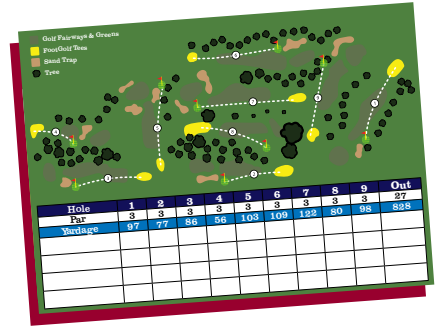

Weber Park Golf Course

SkokieParks.org/weber-park-golf-course • 9300 Weber Park Place • (847) 674-1500, ext. 3600

Located behind the Weber Leisure Center at Church Street and Gross Point Road, Weber Park Golf Course is one of the Park District's hidden gems. The beautiful 9-hole, par 3 course is open yearly for play April through November, weather permitting.

Golf Fees

	Resident	Non-resident
Adult (19+)	$10	$12
Senior Citizens (60 years +)	$8	$10
Juniors (18 and under)	$8	$10
Replay Fee	$5	$6
Adult 10-Play Pass	$80	$100
Senior 10-Play Pass	$65	$85
Junior 10-Play Pass	$65	$85

Cart rental: $3

Golf club rental: $5 (I.D. deposit required)

To receive resident rates, proper I.D. must be presented at all times showing proof of Skokie residency.

Age Requirements

Junior Golfers 8–12 years of age may play the course with an adult 21 years or older. Juniors 12–15 years of age may play without adult supervision.

Course Rules

United States Golf Association rules apply, in addition to local rules printed on scorecards. Club sharing is not allowed. (Call for more information). The golf course always closes for lightning. Rain-checks will be issued if the golf course is closed for severe weather. Rain-checks will not be issued if the course remains open during inclement weather. All golfers are responsible for any damage caused by errant shots.